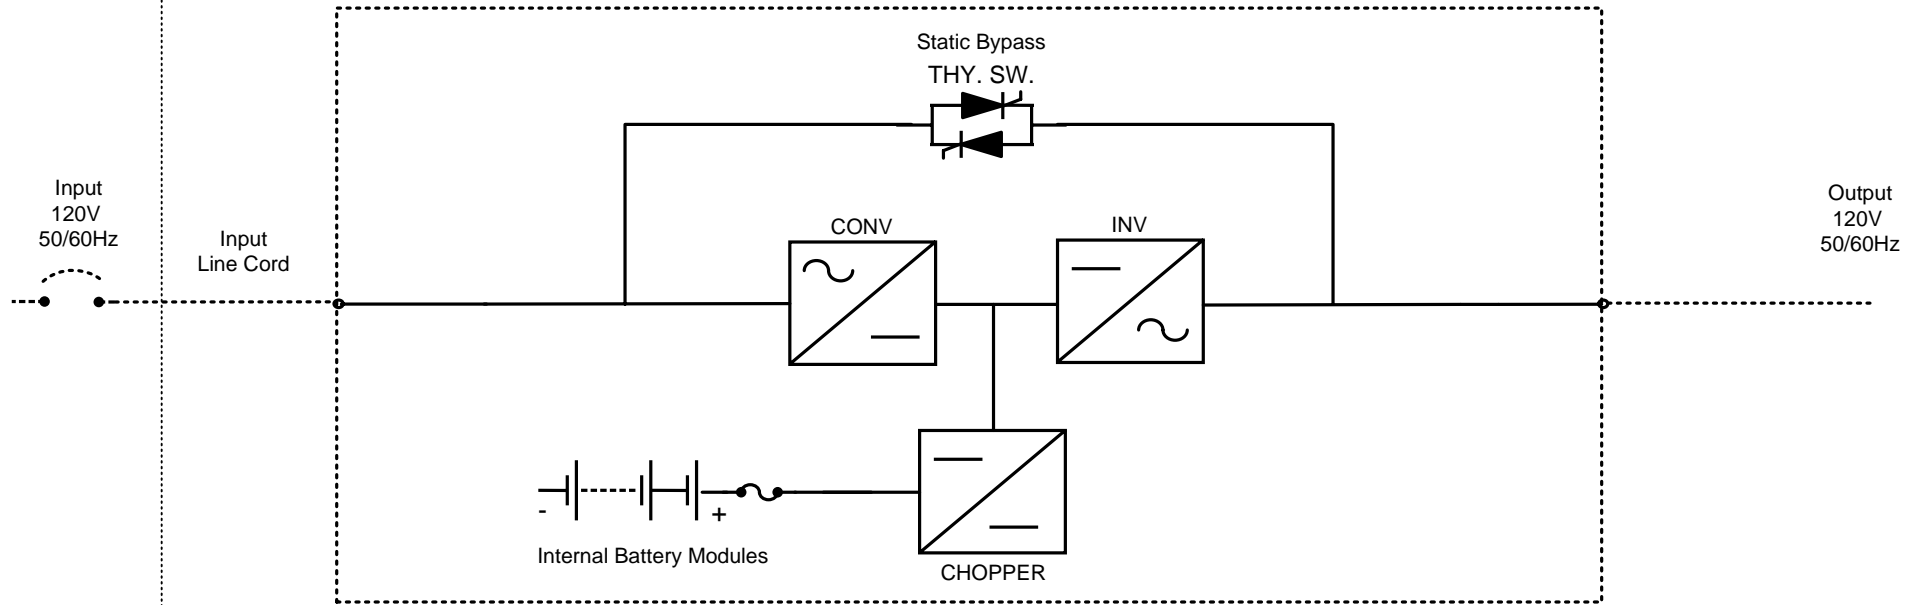

# UPS Cabinet

Input Cord  
Line Cord 5-20P (6ft)

## Output Receptacle Panel

TITLE

1000 Series  
2.0 kVA Model 120V Input  
120V Output

DRAWING NO.

UT1A1A020C6

REV.

1.0