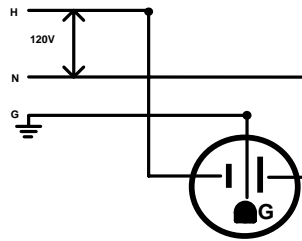

# UPS Cabinet

Input Cord  
Line Cord 5-20P (6ft)

## Output Receptacle Panel