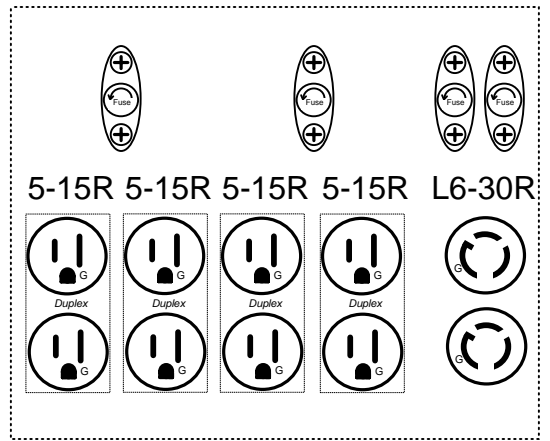

UPS Cabinet

Input Cord
Line Cord 6-50P (8ft)

Wiring Diagram

Output Receptacle Panel

NOTES

1. 5-15R Has 15 Amp 600V Fuse
2. Each L6-30R Has (1) 30 Amp 600V Fuse

DRAWN BY	DATE
JE	10/13/05
APPROVED	DATE
GM	10/13/05

TITLE	
1600 EP Series 6 kVA Model 208/240V Input 240/120V Output	
DRAWING NO.	REV.
UE3G2L060C61TPB7	1.0