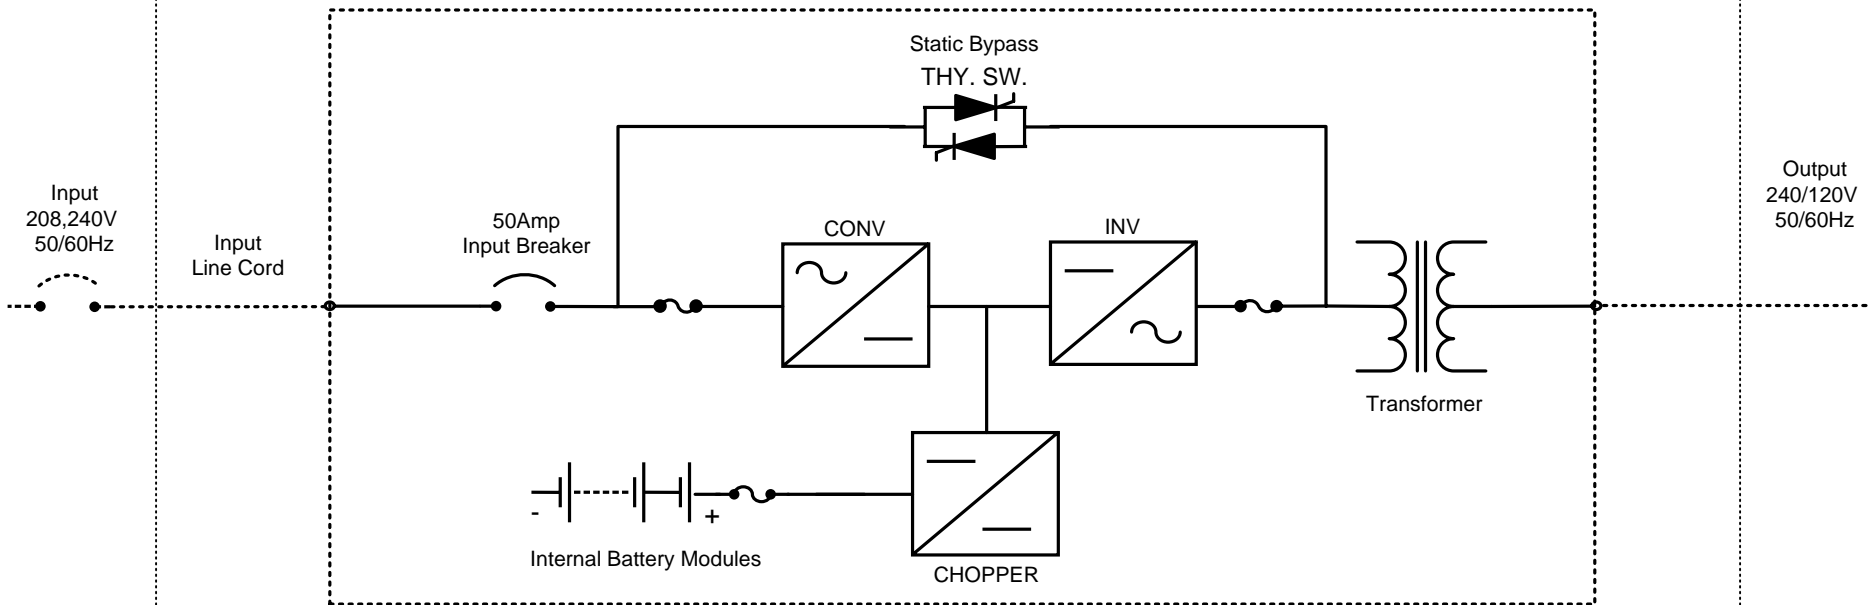

UPS Cabinet

Input Cord
Line Cord 6-50P (8ft)

Wiring Diagram

Output Receptacle Panel

NOTES

1. 5-15R Has 15 Amp 600V Fuse
2. Each L6-30R Has (1) 30 Amp 600V Fuse

DRAWN BY	DATE
JE	10/13/05
APPROVED	DATE
GM	10/13/05

TITLE	
1600 EP Series 6 kVA Model 208/240V Input 240/120V Output	
DRAWING NO.	REV.
UE3G2L060C61TPB7	1.0