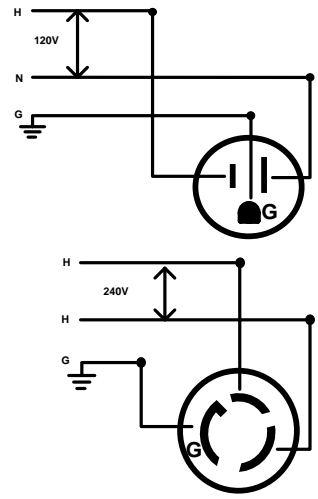

UPS Cabinet

Input Cord
Line Cord 6-50P (8ft)

Wiring Diagram

Output Receptacle Panel

NOTES

1. 5-15R Has 15 Amp 600V Fuse
2. Each L6-30R Has (1) 30 Amp 600V Fuse

DRAWN BY	DATE
JE	10/13/05
APPROVED	DATE
GM	10/13/05

TITLE	
1600 EP Series 6 kVA Model 208/240V Input 240/120V Output	
DRAWING NO.	REV.
UE3G2L060C61TPB7	1.0