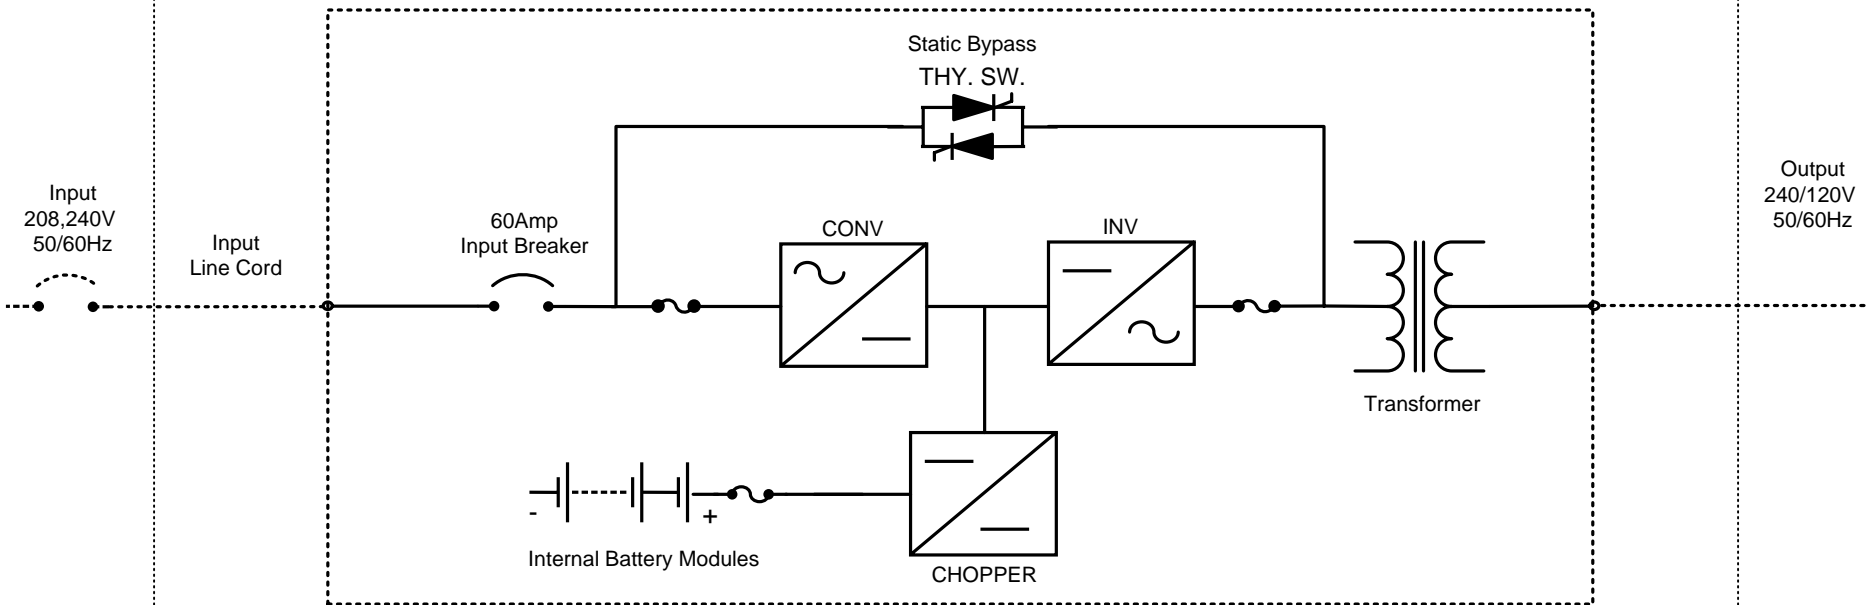

UPS Cabinet

Input Cord
Line Cord 6-50P (8ft)

Wiring Diagram

Output Receptacle Panel

NOTES

1. Each duplex 5-15R Has (1) 15 Amp 600V Fuse
2. L6-30R Has (1) 30 Amp 600V Fuse

DRAWN BY

DATE

8 kVA Model 208/240V Input

240/120V Output

DRAWING NO.

UE3G2L080C61TPC7

REV.

1.0