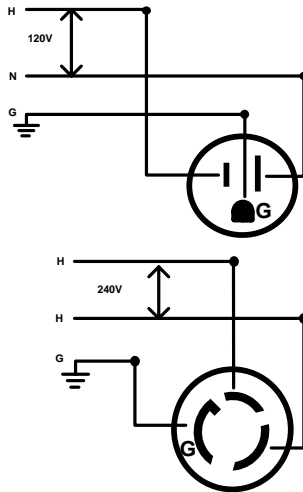

UPS Cabinet

Input Cord
Line Cord 6-50P (8ft)

Wiring Diagram

Output Receptacle Panel

NOTES

1. Each duplex 5-15R Has (1) 15 Amp 600V Fuse
2. L6-30R Has (1) 30 Amp 600V Fuse

DRAWN BY

DATE

8 kVA Model 208/240V Input

240/120V Output

DRAWING NO.

UE3G2L080C61TPC7

REV.

1.0