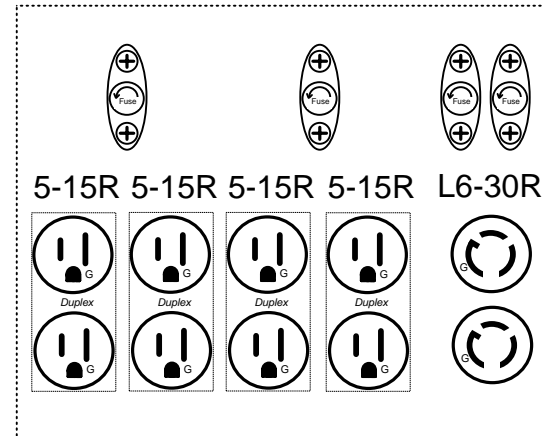

UPS Cabinet

Input Cord
Line Cord 6-50P (8ft)

Wiring Diagram

Output Receptacle Panel

NOTES

1. Each duplex 5-15R Has (1) 15 Amp 600V Fuse
2. L6-30R Has (1) 30 Amp 600V Fuse

DRAWN BY

DATE