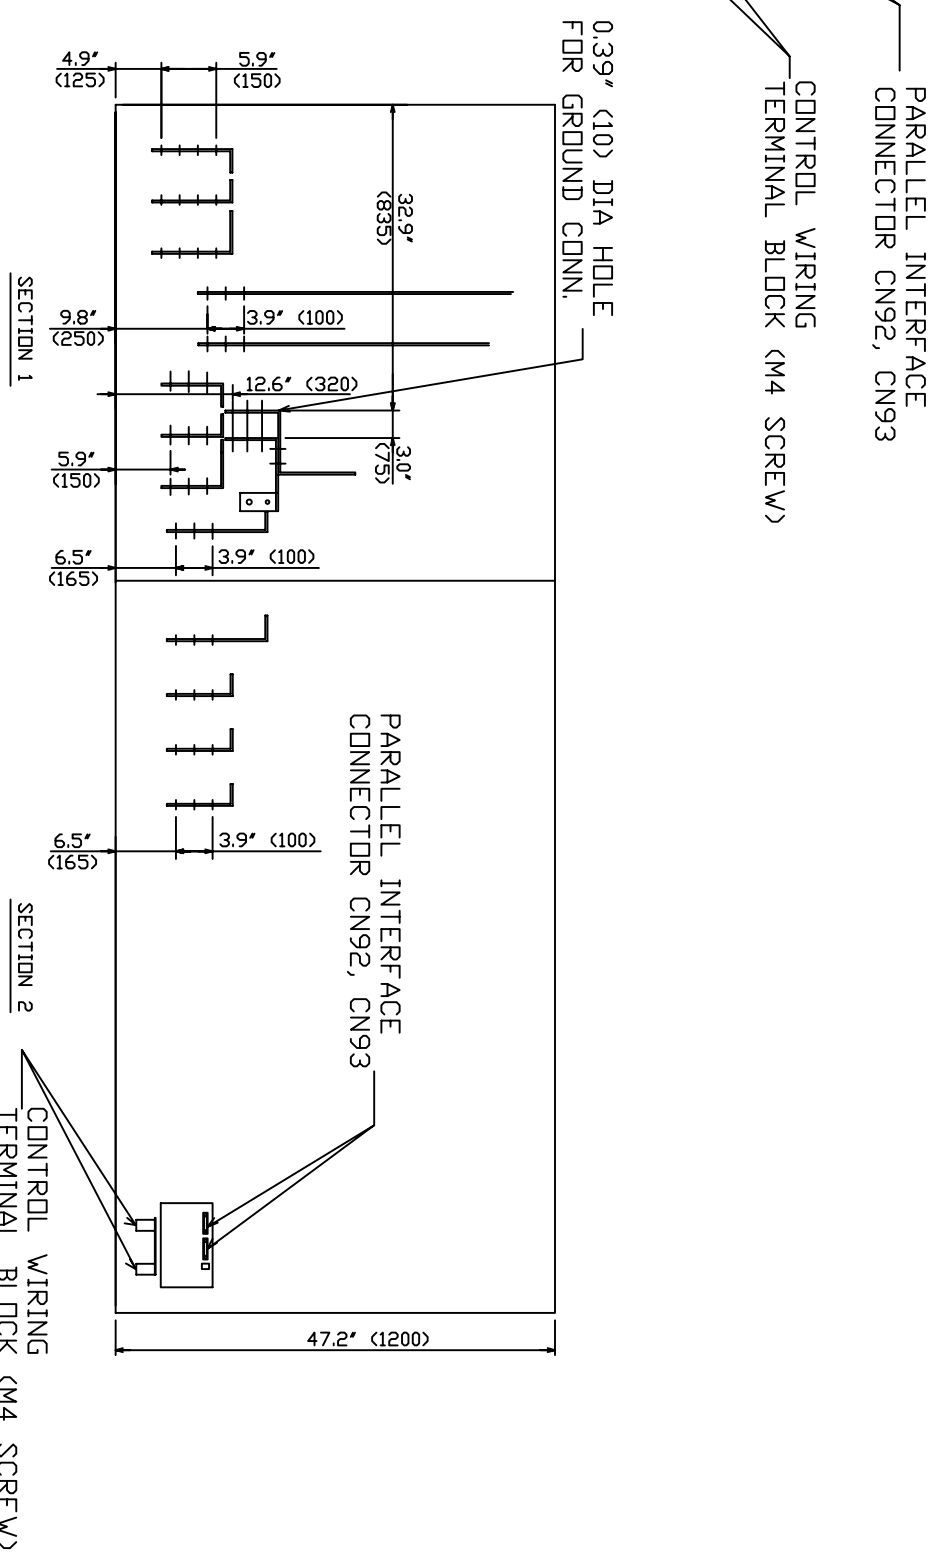

SECTION B-B

INIT RELEASE	P0	JBT	DRAWN BY: JBT	DATE 8/27/07
			CHECKED BY	DATE
			APPROVED BY	DATE

THIS MATERIAL IS THE EXCLUSIVE PROPERTY OF TOSHIBA INTERNATIONAL CORPORATION AND SHALL NOT BE REPRODUCED, USED OR DISCLOSED TO OTHERS UNLESS PRIOR WRITTEN AUTHORIZATION IS OBTAINED.

TITLE: G8000MM UPS 750KVA
OUTLINE & INSTALLATION DRAWING

TOSHIBA INTERNATIONAL CORPORATION
13131 WEST LITTLE YORK ROAD, HOUSTON, TX, 77041 U.S.A.

SCALE	ORDER NO.
NTS	
DRAWING NO.	
75440L22-MKTG	
SH. 2	OF 2