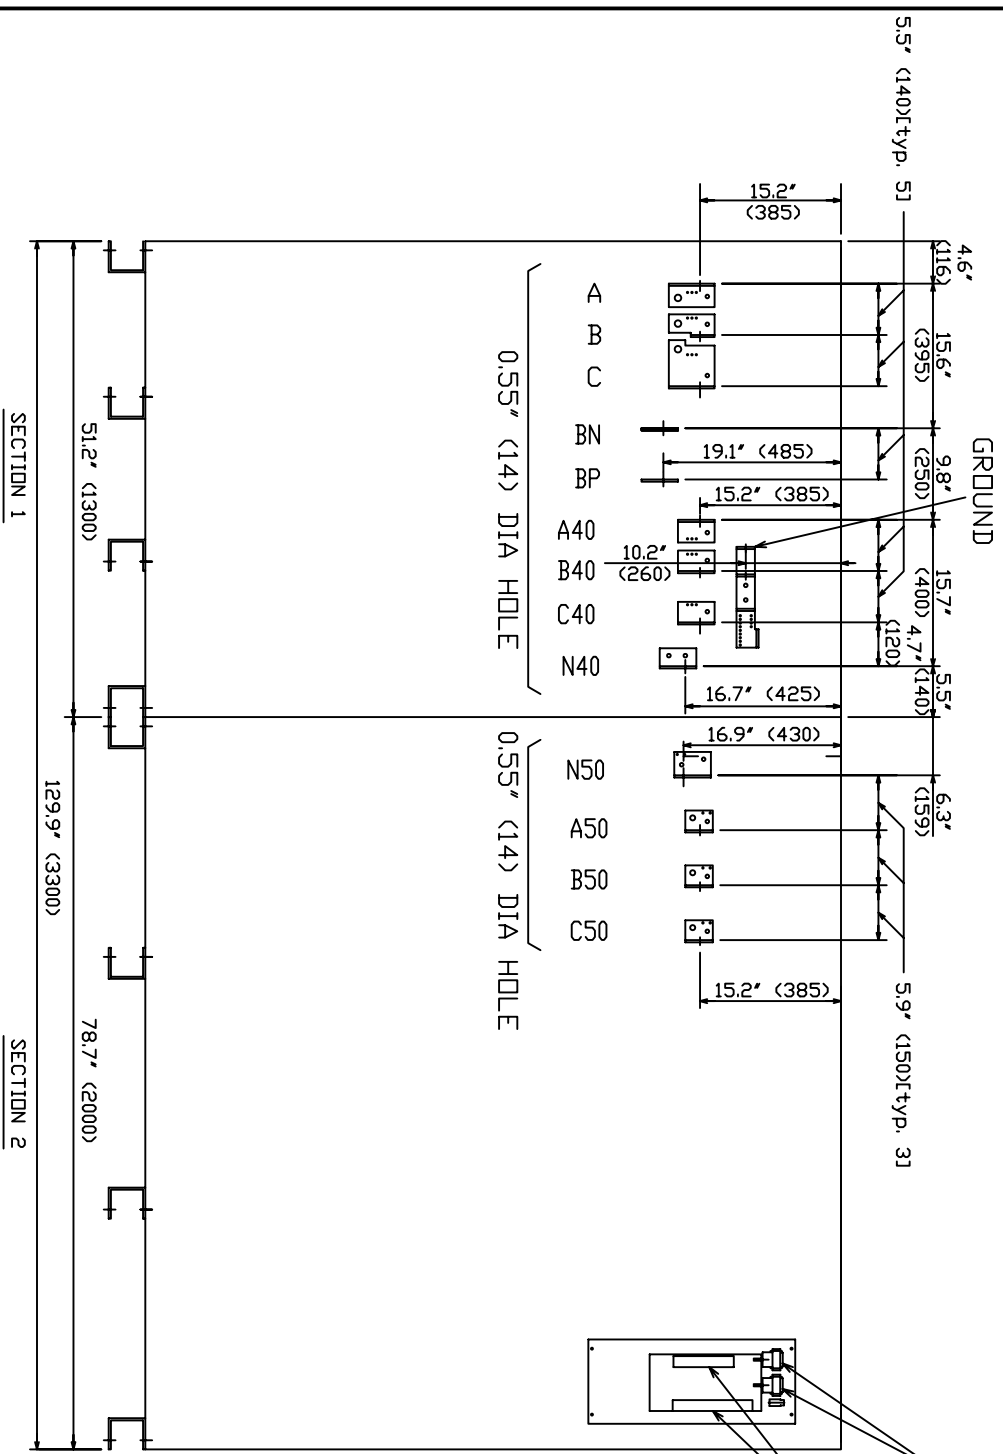

<p>NOTES</p> <p>1) This drawing is for illustration purposes only and is subject to change without notice. TIC is not responsible for any errors or omissions.</p>	<p>Drawn by EKM Date 6/04/08 Approved by</p>	<p>TOSHIBA INTERNATIONAL CORPORATION Houston Texas, USA</p> <p>THIS MATERIAL IS THE EXCLUSIVE PROPERTY OF TOSHIBA INTERNATIONAL CORPORATION AND SHALL NOT BE REPRODUCED, USED, OR DISCLOSED TO OTHERS UNLESS PRIOR WRITTEN AUTHORIZATION IS OBTAINED.</p>	<p>TITLE One-Line Diagram 750 kVA G8000MM Series UPS 480V Single Input, 480Y/277V Output</p> <p>DRAWING NO. T8MS3K75KK6XSN</p> <p>REV. 0.0</p>
---	--	--	---

TITLE: G8000MM UPS 750KVA
OUTLINE & INSTALLATION DRAWING

TOSHIBA INTERNATIONAL CORPORATION
13131 WEST LITTLE YORK ROAD, HOUSTON, TX, 77041 U.S.A.

SCALE	ORDER NO.
NTS	
DRAWING NO.	
75440L22-MKTG	
SH. 2	OF 2