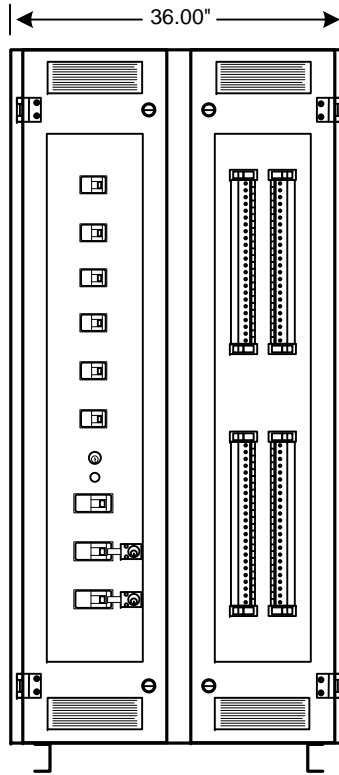

<p><b>NOTES</b></p> <p>1) This drawing is for illustration purposes only and is subject to change without notice. TIC is not responsible for any errors or omissions.</p>	<p>Drawn by EKM Date 2/24/09 Approved by</p>	<p><b>TOSHIBA</b> INTERNATIONAL CORPORATION Houston Texas, USA</p> <p>THIS MATERIAL IS THE EXCLUSIVE PROPERTY OF TOSHIBA INTERNATIONAL CORPORATION AND SHALL NOT BE REPRODUCED, USED, OR DISCLOSED TO OTHERS UNLESS PRIOR WRITTEN AUTHORIZATION IS OBTAINED.</p>	<p>TITLE One-Line Diagram Toshiba G9000 UPS with TDC (Toshiba Distribution Center) Generic Online</p> <p>DRAWING NO. TDC Generic Online</p> <p>REV. 0.0</p>
---	--	--	---

TOP VIEW

FRONT VIEW  
(OUTER DOORS)

FRONT VIEW (INNER DOORS)

BOTTOM VIEW (MOUNTING HOLES)

SIDE VIEW

**NOTES**

- 1) This drawing is for illustration purposes only and is subject to change without notice. TIC is not responsible for any errors or omissions.
- 2) Drawing not to scale.

TITLE  
Toshiba Distribution Center (TDC)  
80 / 100 / 160 kVA  
Outline Drawing

DRAWING NO.  
TDC Outline 80 100 160 kva

REV.  
1.0

TOP VIEW

FRONT VIEW  
(OUTER DOORS)

FRONT VIEW (INNER DOORS)

BOTTOM VIEW (MOUNTING HOLES)