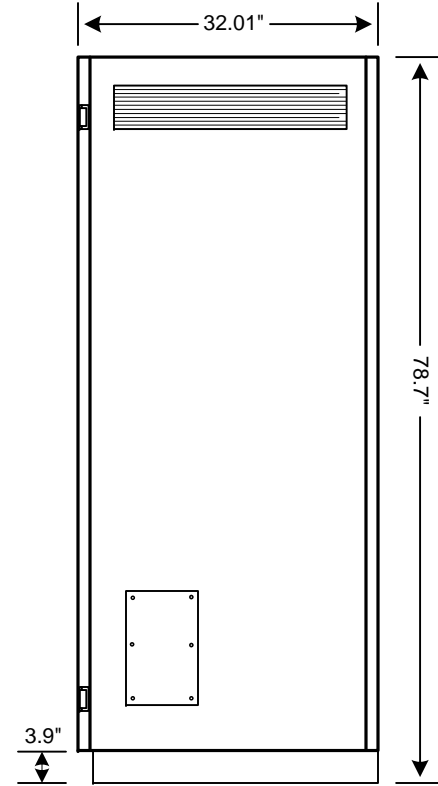

TOP VIEW

FRONT VIEW  
(OUTER DOORS)

FRONT VIEW (INNER DOORS)

BOTTOM VIEW (MOUNTING HOLES)

SIDE VIEW

**NOTES**

- 1) This drawing is for illustration purposes only and is subject to change without notice. TIC is not responsible for any errors or omissions.
- 2) Drawing not to scale.

TITLE  
Toshiba Distribution Center (TDC)  
80 / 100 / 160 kVA  
Outline Drawing

DRAWING NO.  
TDC Outline 80 100 160 kva

REV.  
1.0

TOP VIEW

FRONT VIEW  
(OUTER DOORS)

FRONT VIEW (INNER DOORS)

BOTTOM VIEW (MOUNTING HOLES)