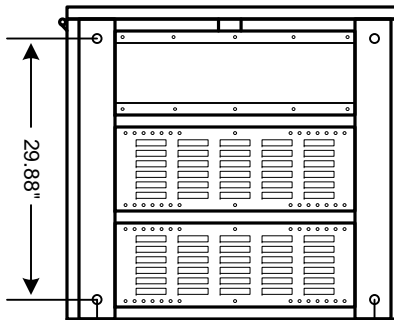

TITLE  
Toshiba Distribution Center (TDC)  
80 / 100 / 160 kVA  
Outline Drawing

DRAWING NO.  
TDC Outline 80 100 160 kva

REV.  
1.0

TOP VIEW

FRONT VIEW  
(OUTER DOORS)

FRONT VIEW (INNER DOORS)

BOTTOM VIEW (MOUNTING HOLES)

SIDE VIEW

**NOTES**

- 1) This drawing is for illustration purposes only and is subject to change without notice. TIC is not responsible for any errors or omissions.
- 2) Drawing not to scale.

Drawn by  
EKM  
Date 3/3/09