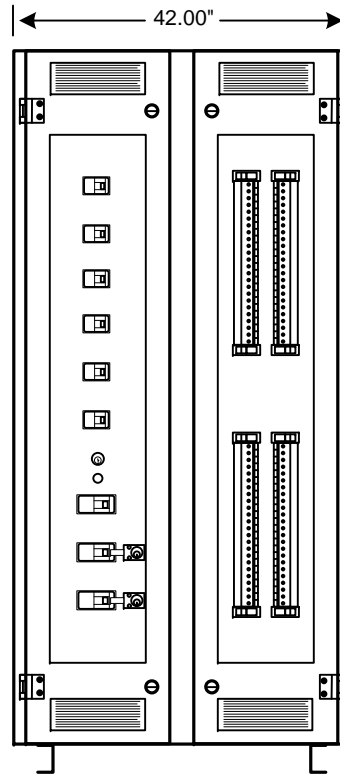

TOP VIEW

FRONT VIEW  
(OUTER DOORS)

FRONT VIEW (INNER DOORS)

BOTTOM VIEW (MOUNTING HOLES)

SIDE VIEW

**NOTES**

- 1) This drawing is for illustration purposes only and is subject to change without notice. TIC is not responsible for any errors or omissions.
- 2) Drawing not to scale.

TITLE  
Toshiba Distribution Center (TDC)  
80 / 100 / 160 kVA  
Outline Drawing

DRAWING NO.  
TDC Outline 80 100 160 kva

REV.  
1.0

TOP VIEW

FRONT VIEW  
(OUTER DOORS)

FRONT VIEW (INNER DOORS)

BOTTOM VIEW (MOUNTING HOLES)

SIDE VIEW

**NOTES**

- 1) This drawing is for illustration purposes only and is subject to change without notice. TIC is not responsible for any errors or omissions.
- 2) Drawing not to scale.

Drawn by  
EKM  
Date 3/3/09