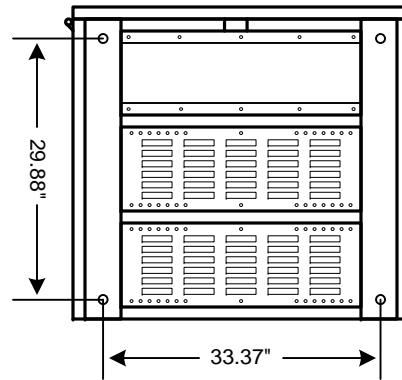

<p><b>NOTES</b></p> <p>1) This drawing is for illustration purposes only and is subject to change without notice. TIC is not responsible for any errors or omissions.</p>	<p>Drawn by EKM Date 2/24/09 Approved by</p>	<p><b>TOSHIBA</b> INTERNATIONAL CORPORATION Houston Texas, USA</p> <p>THIS MATERIAL IS THE EXCLUSIVE PROPERTY OF TOSHIBA INTERNATIONAL CORPORATION AND SHALL NOT BE REPRODUCED, USED, OR DISCLOSED TO OTHERS UNLESS PRIOR WRITTEN AUTHORIZATION IS OBTAINED.</p>	<p>TITLE One-Line Diagram Toshiba G9000 UPS with TDC (Toshiba Distribution Center) Generic Online</p> <p>DRAWING NO. TDC Generic Online</p> <p>REV. 0.0</p>
---	--	--	---

TOP VIEW

FRONT VIEW  
(OUTER DOORS)

FRONT VIEW (INNER DOORS)

BOTTOM VIEW (MOUNTING HOLES)

SIDE VIEW

**NOTES**

- 1) This drawing is for illustration purposes only and is subject to change without notice. TIC is not responsible for any errors or omissions.
- 2) Drawing not to scale.

TITLE  
Toshiba Distribution Center (TDC)  
80 / 100 / 160 kVA  
Outline Drawing

DRAWING NO.  
TDC Outline 80 100 160 kva

REV.  
1.0

TOP VIEW

FRONT VIEW  
(OUTER DOORS)

FRONT VIEW (INNER DOORS)

BOTTOM VIEW (MOUNTING HOLES)