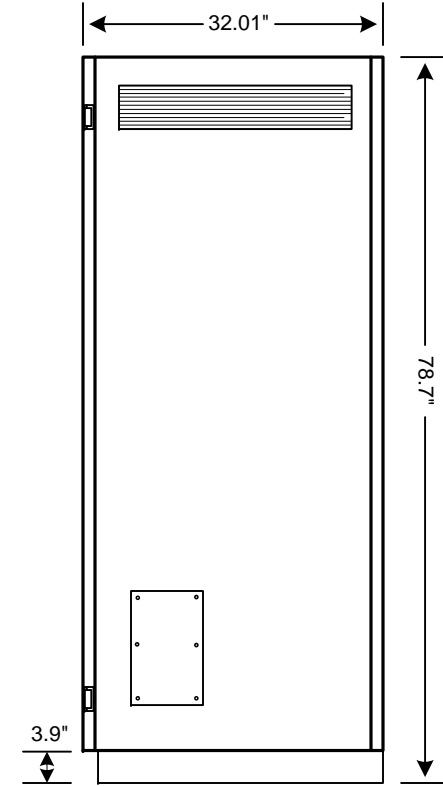

TOP VIEW

FRONT VIEW  
(OUTER DOORS)

FRONT VIEW (INNER DOORS)

BOTTOM VIEW (MOUNTING HOLES)

SIDE VIEW

**NOTES**

- 1) This drawing is for illustration purposes only and is subject to change without notice. TIC is not responsible for any errors or omissions.
- 2) Drawing not to scale.

TITLE  
Toshiba Distribution Center (TDC)  
80 / 100 / 160 kVA  
Outline Drawing

DRAWING NO.  
TDC Outline 80 100 160 kva

REV.  
1.0

TOP VIEW

FRONT VIEW  
(OUTER DOORS)

FRONT VIEW (INNER DOORS)

BOTTOM VIEW (MOUNTING HOLES)

SIDE VIEW

**NOTES**

- 1) This drawing is for illustration purposes only and is subject to change without notice. TIC is not responsible for any errors or omissions.
- 2) Drawing not to scale.

Drawn by  
EKM  
Date 3/3/09